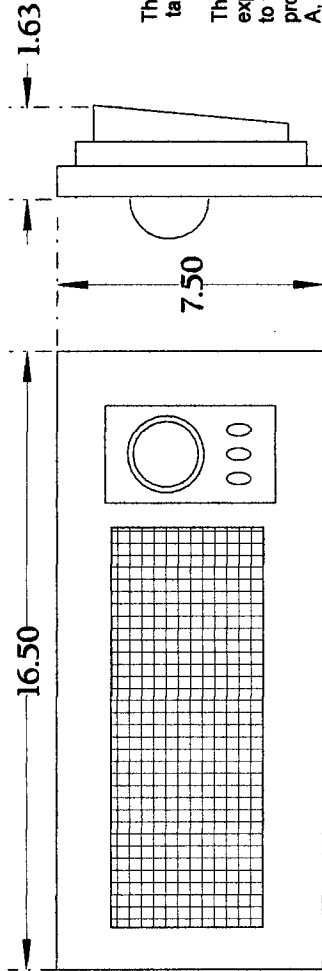

The top plate is black anodized aluminum with a 0.010 thick Mylar overlay bonded to the exposed surface. A clear polyurethane key-hugging membrane keyboard seal is secured to the bottom side of the chassis with an aluminum frame, and is almost invisible while providing an effective water/dirt barrier. These units are water/dirt resistant when inserts A, B, or C are selected. 100972 meets NEMA 4&12 when D insert is selected.