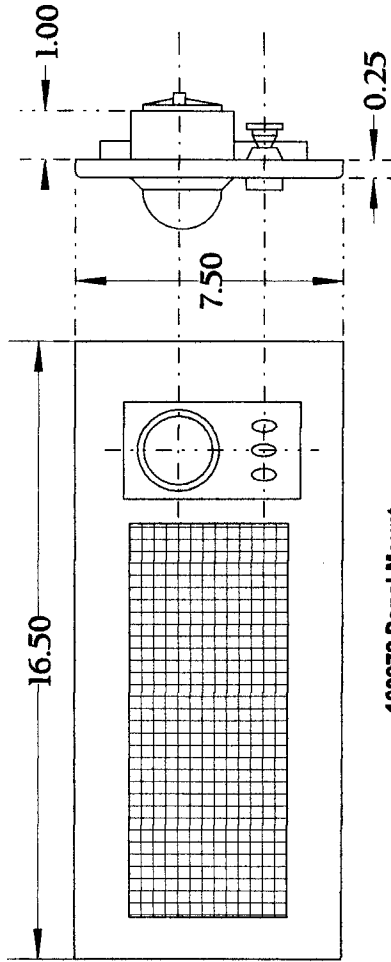

1. **100972 Panel Mount**
   1- BL82A KEYBOARD
   2- 384E82 MEMBRANE
   3- TRACKBALL INSERT 100902

EVERGREEN

4740 CALLE QUETZAL, CAMARILLO, CA 93012

SCALE: APPROVED BY: DRAWN BY: MAS

DATE: 08/22/02 REVISED 2/13/03

Compact NEMA Grade BACKLIT Keyboards

OFST8 100971 & 100972 DRAWING NUMBER 100973